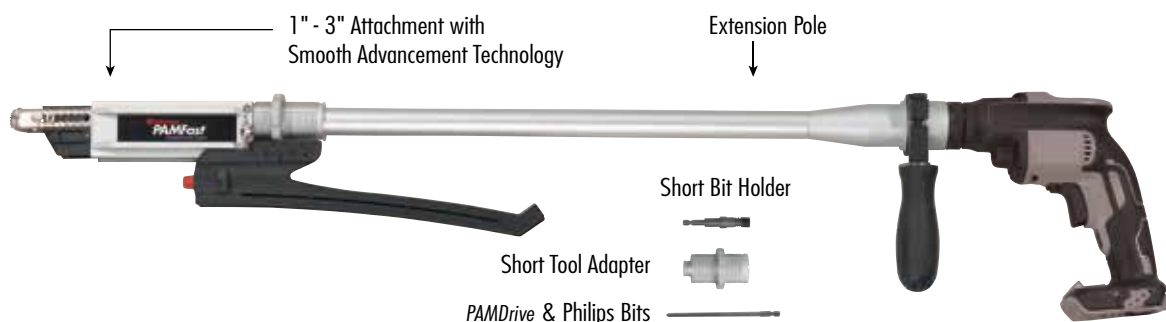

AutoFeed Gun Features: