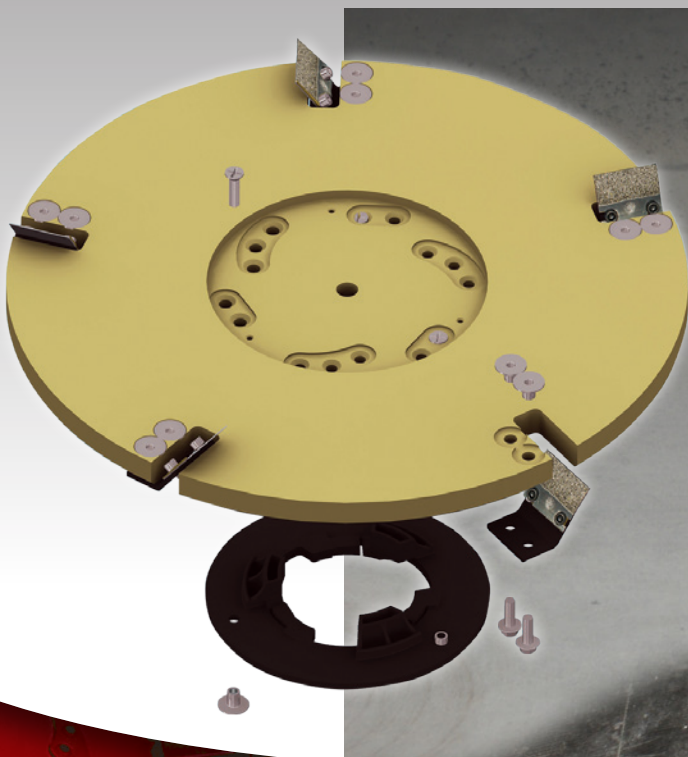

The Diamabrush By Malish Mastic Removal Tool

The Safe Way To Remove Mastic, Glue, Adhesive and Coatings

The Diamabrush By Malish Mastic Removal Tool makes removing stubborn coatings like mastic, carpet, tile adhesive, thin-set and thin-mil easy and safe. With no dangerous and volatile chemicals or scraping required, the Mastic Removal Tool utilizes patented diamond-coated blades to enhance efficiency by preventing caramelizing and clogging of the tool. Mountable to any standard floor buffer or auto-scrubber, the Diamabrush By Malish Mastic Removal Tool is the ideal solution for even the most difficult floor coating problem. Dust can be eliminated by using with water.

Can be used with any floor buffer or auto-scrubber

Mastic Tool can be used with any floor buffer or auto-scrubber

| | |
|------------|-----------------------------|
| 921201202* | 12" Mastic Tool 25 Grit CCW |
| 921301202* | 13" Mastic Tool 25 Grit CCW |
| 921401202* | 14" Mastic Tool 25 Grit CCW |
| 921501202* | 15" Mastic Tool 25 Grit CCW |
| 921601202* | 16" Mastic Tool 25 Grit CCW |
| 921701202 | 17" Mastic Tool 25 Grit CCW |
| 921801202 | 18" Mastic Tool 25 Grit CCW |
| 921901202 | 19" Mastic Tool 25 Grit CCW |
| 922001202 | 20" Mastic Tool 25 Grit CCW |

| | |
|-----------|----------------------------|
| 921201201 | 12" Mastic Tool 25 Grit CW |
| 921301201 | 13" Mastic Tool 25 Grit CW |
| 921401201 | 14" Mastic Tool 25 Grit CW |
| 921501201 | 15" Mastic Tool 25 Grit CW |
| 921601201 | 16" Mastic Tool 25 Grit CW |
| 921701201 | 17" Mastic Tool 25 Grit CW |
| 921801201 | 18" Mastic Tool 25 Grit CW |
| 921901201 | 19" Mastic Tool 25 Grit CW |
| 922001201 | 20" Mastic Tool 25 Grit CW |

** only 12" – 16" Mastic Tools are recommended for use on single disk swing machines.*

Scan to watch video demo

DIAMABRUSH™
By Malish 

4260 Hamann Parkway
Willoughby, OH 44094
800.321.7044
www.diamabrushbymalish.com